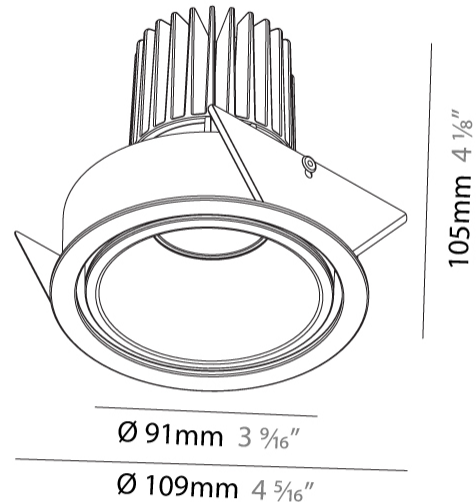

PHYSICAL

Aperture Sizes - Downlights: 2"
Shape: Round
Diameter (mm): 109
Diameter (in): 4 ⁵ / ₁₆
Height (mm): 105
Height (in): 4 ¹ / ₈
Min. Recessing Depth (mm): 120
Min. Recessing Depth (in): 4 ³ / ₄
Weight (kg): 0.434
Weight (lbs): 0.96
Fixture Finish: SSR / BKV / CWI / CRY / HAB / UFT / ITA / RUA / FTG / MYG / LOD / PUS / FRO / FUP / KIA / POP / BLS / SPG / MEY / GOH / CHC / COM / ABZ / JAG / OBR / MOS / ROR
Fixture Material: Aluminum
Cut-out Measurements: 104mm / 4 1/8"

OPTICAL

Reflector: 20 / 40 / 60
Adjustability: Rotational 180°; Tilt 30°

RATINGS AND CERTIFICATIONS

Certified By: Certified for North American Standards
IP rating: IP20

120mm 4 3/4" 104mm 4 1/8" 10 - 15mm 3/8" - 9/16" 180° ± 30°

PHYSICAL

Aperture Sizes - Downlights: 1"
Shape: Round
Diameter (mm): 62
Diameter (in): 2 7/16
Height (mm): 74
Height (in): 2 15/16
Min. Recessing Depth (mm): 150
Min. Recessing Depth (in): 5 7/8
Weight (kg): 0.138
Weight (lbs): 0.304
Fixture Finish: SSR / BKV / CWI / CRY / HAB / UFT / ITA / RUA / FTG / MYG / LOD / PUS / FRO / FUP / KIA / POP / BLS / SPG / MEY / GOH / CHC / COM / ABZ / JAG / OBR / MOS / ROR
Fixture Material: Aluminum
Cut-out Measurements: 57mm / 2 1/4"