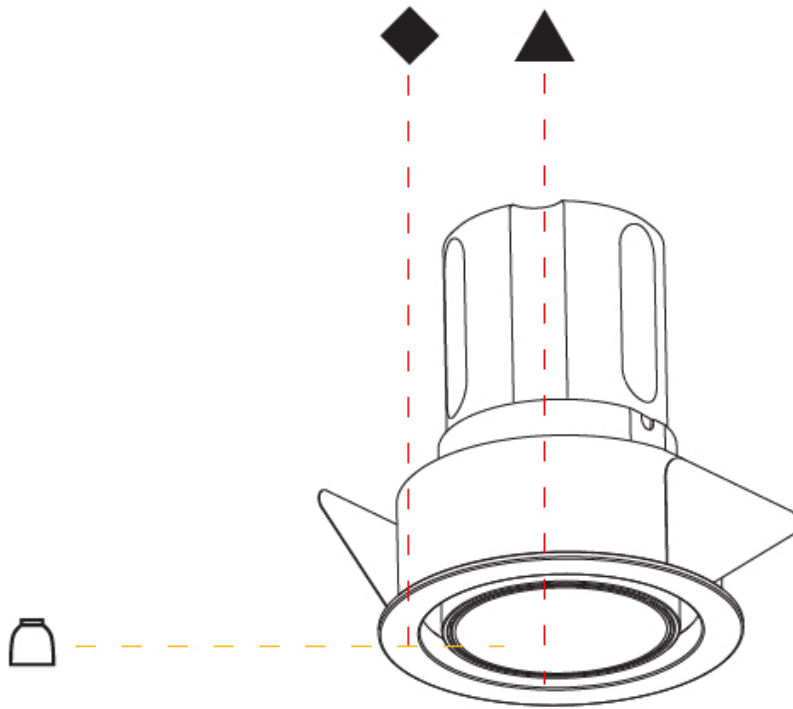

INVADER ADJUSTABLE RECESSED

A37962-

PROJECT _____

TYPE _____

SPECIFIER _____

QUANTITY _____

DATE _____

A